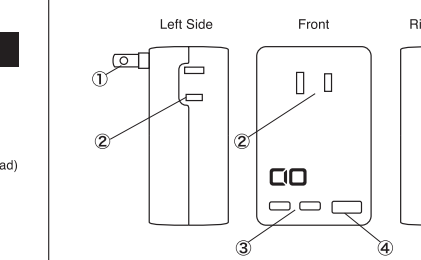

Warning

3.Accessories

■CIO-PC67W2C1A-AC3 ■User Manual

4.Specifications

5. Names of Each Part

- ①Plug
- ②AC Power Socket
- ③USB-C Port
- ④USB-A Port

6.Supported Fast Charging Protocols

PD3.0 / PPS / QC3.0