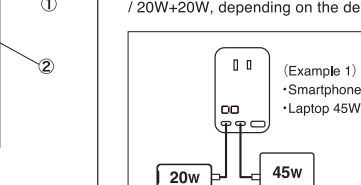

※Nova Intelligence機能はUSB-Cポートのみ対応しています。

8.Warranty

8.Warranty

Support Information

Warranty【CIO-PC67W2C1A-AC3】

Dealer's Name

The date of purchase:

10

Stay Updated with All the Latest News!

We will be posting information about our new crowdfunding project, new products, and special discounts.