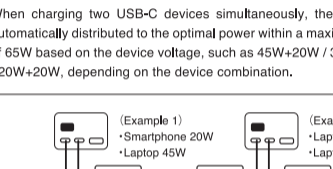

4. Specifications

5. Names of Each Part

6. Supported Fast Charging Protocols

PD3.0 / PPS / QC4.0+