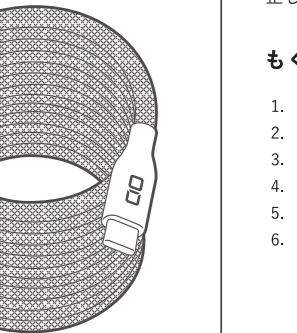

SPIRAL CABLE CIO-NLSC30000-CC2

取扱説明書

01_24.09.27

1. はじめに

お買い上げありがとうございます。
ご使用前に「取扱説明書」をよくお読みの上、
正しくお使いください。

もくじ

1. はじめに	2
2. 注意事項	3-5
3. 付属品	6
4. 仕様	6
5. 対応急速充電規格	6
6. 製品保証	7-8

2. 注意事項

- **警告** … 死亡や重傷に結びつく恐れがある内容です。
- **注意** … 重傷を負う可能性及び、物的損害に結びつく恐れがある内容です。

警告

- 本製品で異音や異常な発熱、異臭、膨張、または異物の侵入が確認された場合、すぐに使用を中止してください。
- 分解及び改造は絶対に行わないでください。火災・感電・怪我の原因となります。
- お子様だけでご使用、幼児の手の届くところで使用しないでください。
- 高温となる場所での使用、放置、保管は避けてください。また火の中へ投入しないでください。
- 本製品を落としたり、重いものを上のにせたり、衝撃をあてないでください。感電・故障・怪我の原因となります。
- 本製品を水につけたり、濡らさないようにしてください。また濡れた手で電源プラグに触れないでください。発熱・発火・火災・感電・破綻などの原因となります。

注意

- 本製品は USB-C コネクタ専用の充電または、データ転送ケーブルです。その他の用途には使用しないでください。
- 本製品を引火性のある油、化学薬品、可燃性のものの近くで使用しないでください。
- 本製品は防水構造ではありません。水などの液体がかからない場所での使用・保存をしてください。
- 本製品を使用するときは、USB コネクタの形状を確認し正しい向き、方向で挿入してください。無理な挿入は故障・怪我の原因となります。
- 本製品にデバイス機器を接続する場合は、必ずデバイス機器の注意事項・マニュアルに従って正しくご使用ください。
- 製品保証はケーブル内部断線による通電不良に限ります。コネクタ部の変形・破損・異物・水分付着による腐食・ショート等の動作不良は保証対象外となります。また、ケーブルを過度に折り曲げたことによる断線についても保証対象外とさせていただきます。

3. 付属品

- 本製品
- 取扱説明書

4. 仕様

製品名： CIO-NLSC30000-CC2
転送速度： 最大 480Mbps(理論値)
映像出力： 非対応
USB 規格： USB2.0
USB-PD： USB-PD3.1 EPR 240W

5. 対応急速充電規格

PD3.1 / PD EPR / 5A 対応

6. 製品保証

この度は株式会社CIOの製品をご購入いただき誠にありがとうございます。商品に初期不良などの不具合がある場合、レビューの前にご連絡ください。初期不良品として交換対応を実施させていただきます。正しくご使用いただいた状態で保証期間内に発生した故障の場合も交換対応を実施させていただきます。

納品書兼保証書もしくは、販売店レシートが保証書の代わりとなりますので大切に保管してください。

※商品の保証は原則、交換対応とさせていただきます。
※返品・返金は承っておりませんのでご了承ください。

以下の場合保証を実施いたしかねますので、ご了承ください。

1. 使用上の取り扱い不注意による事故(落下や水没など)。
2. 使用者による任意での内部改造による故障。
3. 火災・水害などによる故障。

●製品お問い合わせ窓口

フォームからのお問い合わせ
<https://connectinternationalone.co.jp/contact/customer/>

メールからのお問い合わせ
customer@connectinternationalone.co.jp

保証書【CIO-NLSC30000-CC2】
販売店名

保証期間：1年
お買い上げ年月日： 年 月 日

cio-mate.jp

●製品お問い合わせ窓口

フォームからのお問い合わせ
<https://connectinternationalone.co.jp/contact/customer/>

メールからのお問い合わせ
customer@connectinternationalone.co.jp

保証書【CIO-NLSC30000-CC2】
販売店名

保証期間：1年
お買い上げ年月日： 年 月 日

cio-mate.jp

3. 付属品

- 本製品
- 取扱説明書

4. 仕様

製品名： CIO-NLSC30000-CC2
転送速度： 最大 480Mbps(理論値)
映像出力： 非対応
USB 規格： USB2.0
USB-PD： USB-PD3.1 EPR 240W

5. 対応急速充電規格

PD3.1 / PD EPR / 5A 対応

6. 製品保証

この度は株式会社CIOの製品をご購入いただき誠にありがとうございます。商品に初期不良などの不具合がある場合、レビューの前にご連絡ください。初期不良品として交換対応を実施させていただきます。正しくご使用いただいた状態で保証期間内に発生した故障の場合も交換対応を実施させていただきます。

納品書兼保証書もしくは、販売店レシートが保証書の代わりとなりますので大切に保管してください。

※商品の保証は原則、交換対応とさせていただきます。
※返品・返金は承っておりませんのでご了承ください。

以下の場合保証を実施いたしかねますので、ご了承ください。

1. 使用上の取り扱い不注意による事故(落下や水没など)。
2. 使用者による任意での内部改造による故障。
3. 火災・水害などによる故障。

●製品お問い合わせ窓口

フォームからのお問い合わせ
<https://connectinternationalone.co.jp/contact/customer/>

メールからのお問い合わせ
customer@connectinternationalone.co.jp

保証書【CIO-NLSC30000-CC2】
販売店名

保証期間：1年
お買い上げ年月日： 年 月 日

cio-mate.jp

cio-mate.jp

1. Introduction

Thank you for your purchase.
Please read the user manual carefully before use and use it correctly.

Contents